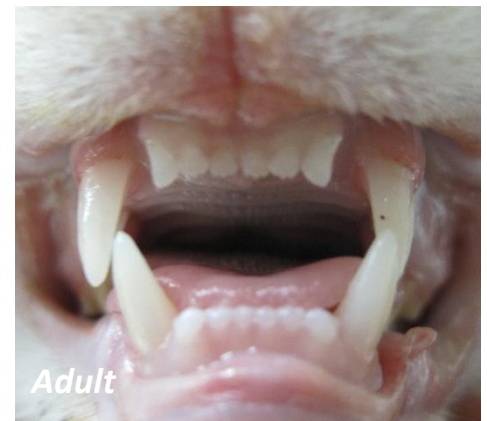

AGING KITTENS

A kitten's permanent incisors (the 12 teeth in the front of the mouth – 6 on top, 6 on bottom) usually come in at a predictable rate. The following pictures can be used as a guideline for determining the age of kittens between 12 and 24 weeks of age.

Healthy kittens weigh about 1 pound for every month of age. So, a 2 pound kitten is about 2 months old!